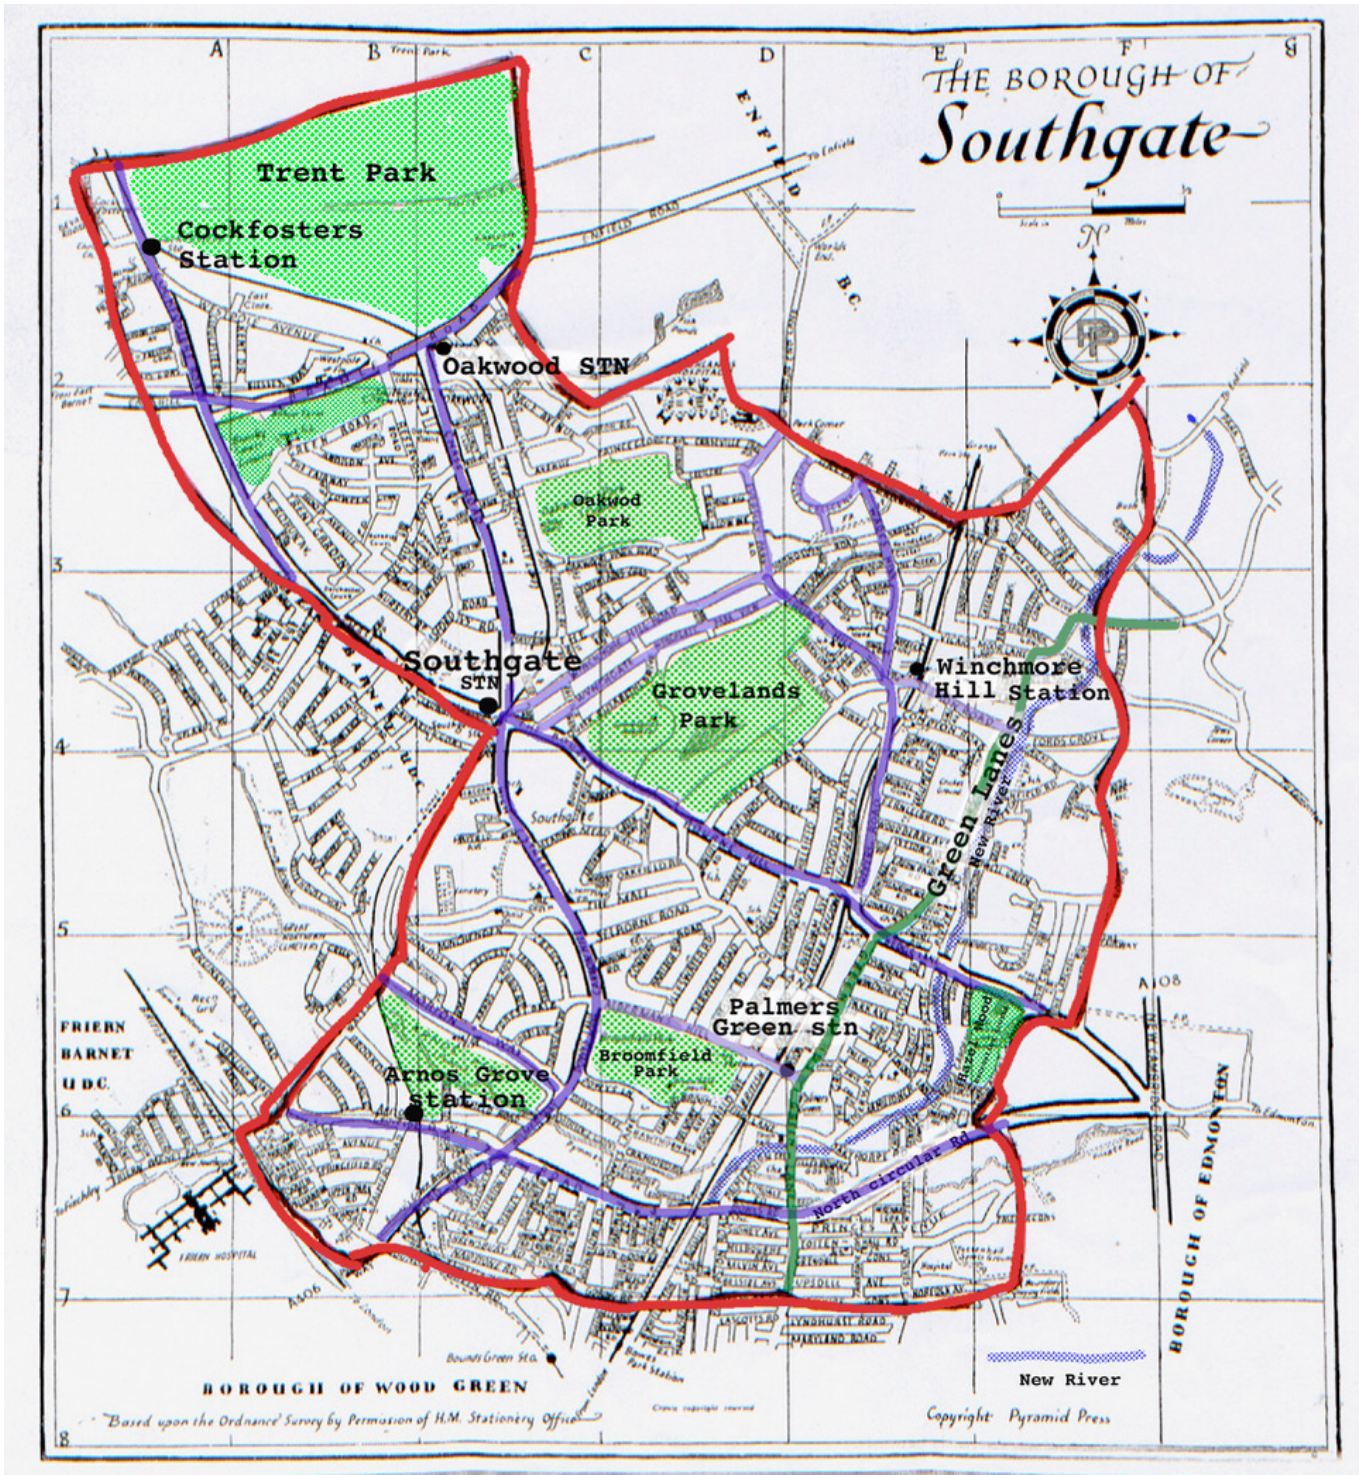

# Southgate District Civic Voice

## Our main area of interest

loosely based on the old Southgate Municipal Borough  
and abolished in 1965 to become part of the London Borough of Enfield.

Map showing Borough of Southgate pre-1965  
From an advert produced for Westoby & Son of Palmers Green